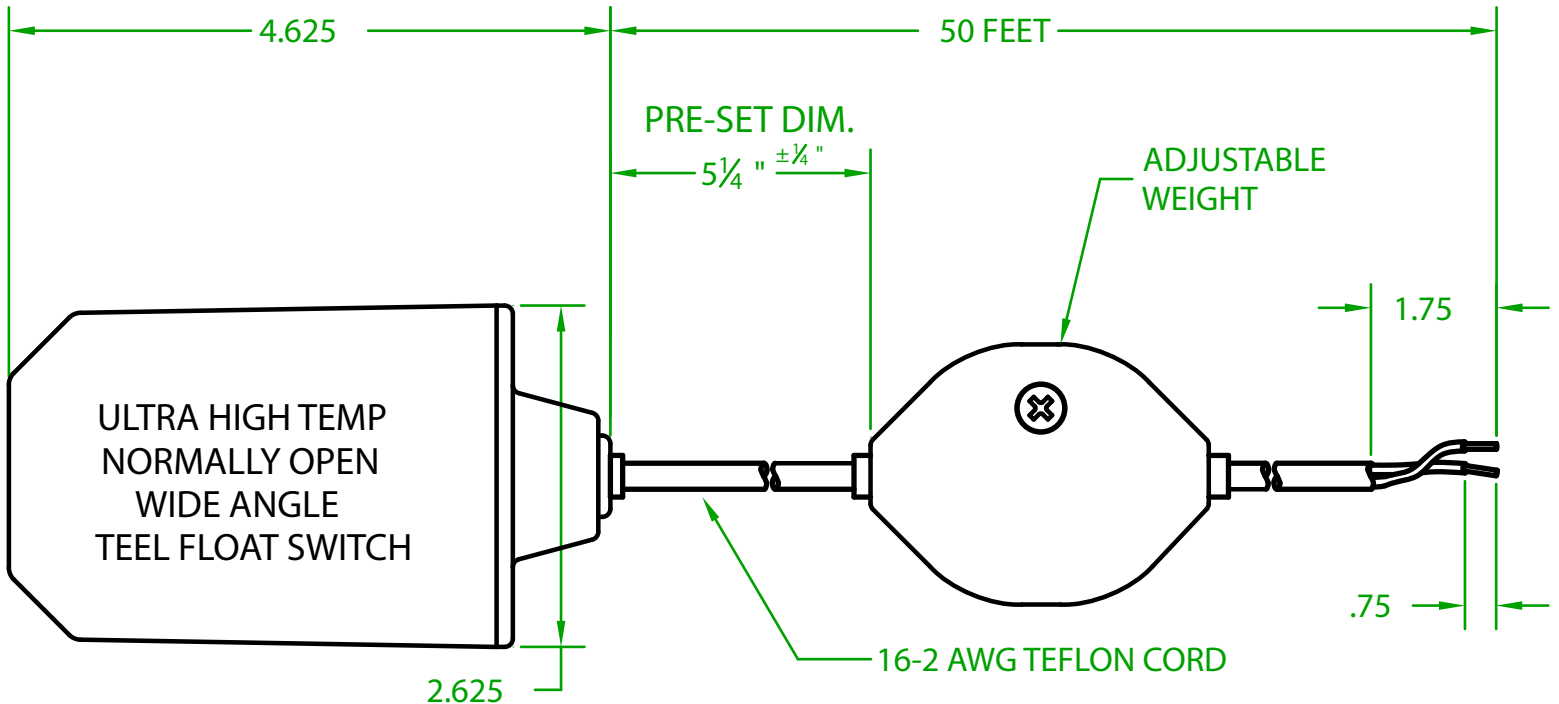

## PT3OT5000 W

OPERATING ANGLE 60°: CONTACTS CLOSE @ 60° ABOVE HORIZONTAL OR BEFORE.  
CONTACTS OPEN @ HORIZONTAL.

ELECTRICAL RATINGS: 1/2 H.P. 13 AMPS @ 120/240 VAC. 58.8 LRA

FLOAT MATERIAL: 1010 POLYCARBONATE/A.B.S. ALLOY